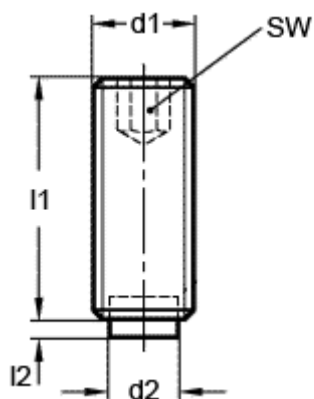

Data Sheet

Article number: 20930684

Description: E+G Grub screw
GN 913.3-M12-50-MS

Measures

$d1 = M12$

$d2 = 10.0$

$l1 = 50$

$l2 = 2.0$

$SW = 6.0$